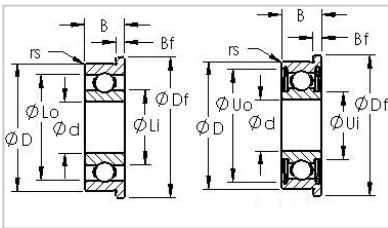

Flange Series

Inch Series-**FR2-6**

Product Number	FR2-6
Bearing Type	Open Flanged Ball Bearings
Dimensions [mm]	
d	3.175
D	9.525
B	2.779
Df	10.719
Bf	0.584
Basic Load Rating [N]	
Dynamic Load Rating (Cr)	122
Static Load Rating (Cor)	41